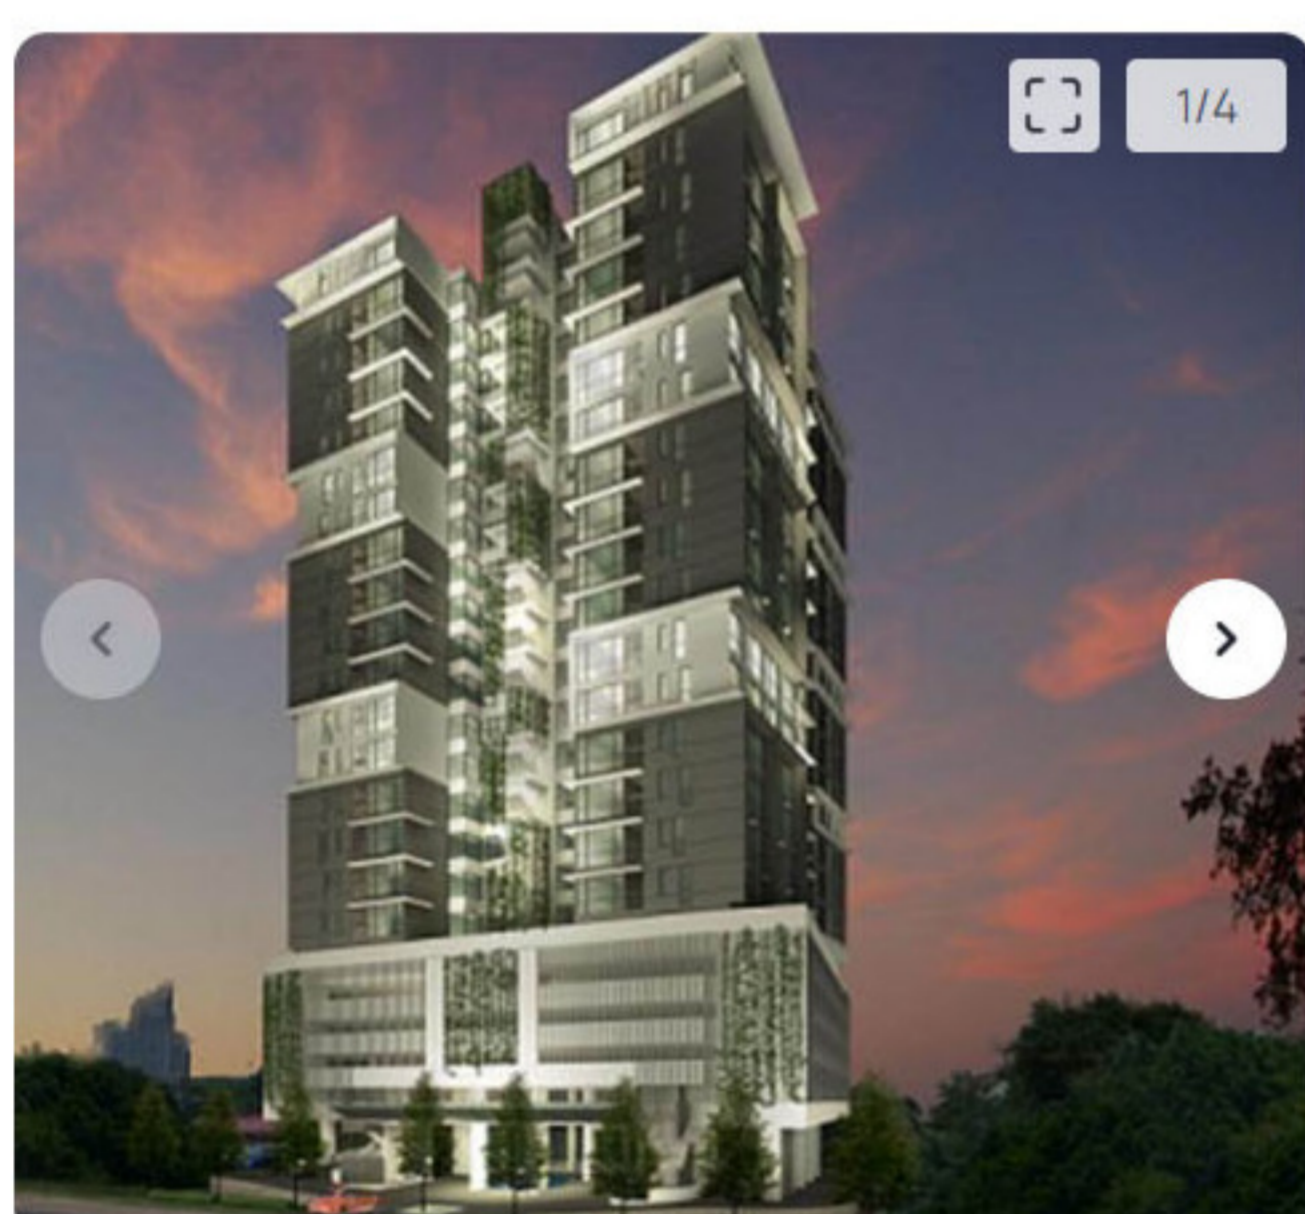

Off Campus UTM Kuala Lumpur

Three28 Tun Razak

Three28 Tun Razak, 328, Jln Tun Razak, Kampung Datuk Keramat, 50400 Kuala Lumpur, Wilayah Persekutuan Kuala Lumpur

Property Type	Unit Types
Condominium	1BR, 2BR, 3BR

Travel Distance / Time			
🚶 1 min	🚗 2 min	🚌 1 min	🚆 19 min

Amenities		
🛡️ 24 Hr Security	🏋️ Gymnasium	🏊 Swimming Pool

Available Room Types

1/1

Small Room 📷 Around MYR 1,000	Medium Room 📷 Around MYR 1,200	Master Room 📷 Around MYR 1,800