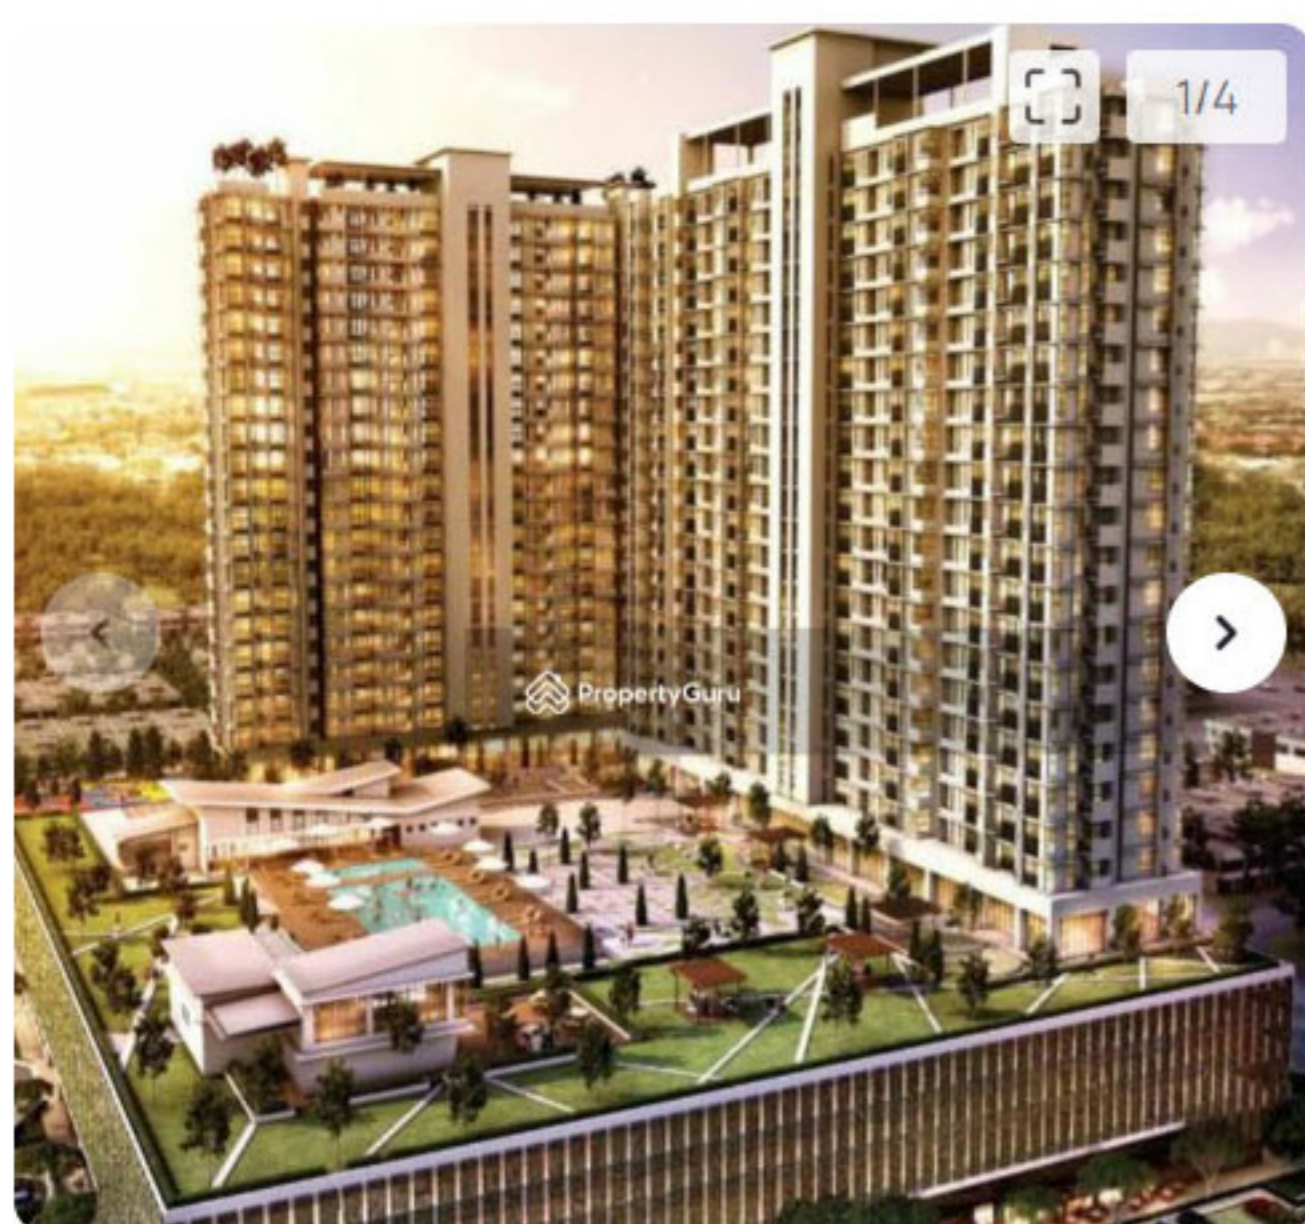

Off Campus UTM Johor Bahru

The Garden Residences

The Garden Residences, The Garden Residences, Jalan Persiaran Mutiara Mas, 81300 Skudai, Johor

Property Type	Unit Types
Condominium	1BR, 2BR, 3BR, 4BR

Travel Distance / Time			
🚶 155 min	🚗 45 min	🚌 55 min	🚆 160 min

Amenities		
🛡️ 24 Hr Security	🏋️ Gymnasium	🏊 Swimming Pool

Available Room Types

1/1

Small Room 📷 Around MYR 550	Medium Room 📷 Around MYR 660	Master Room 📷 Around MYR 990