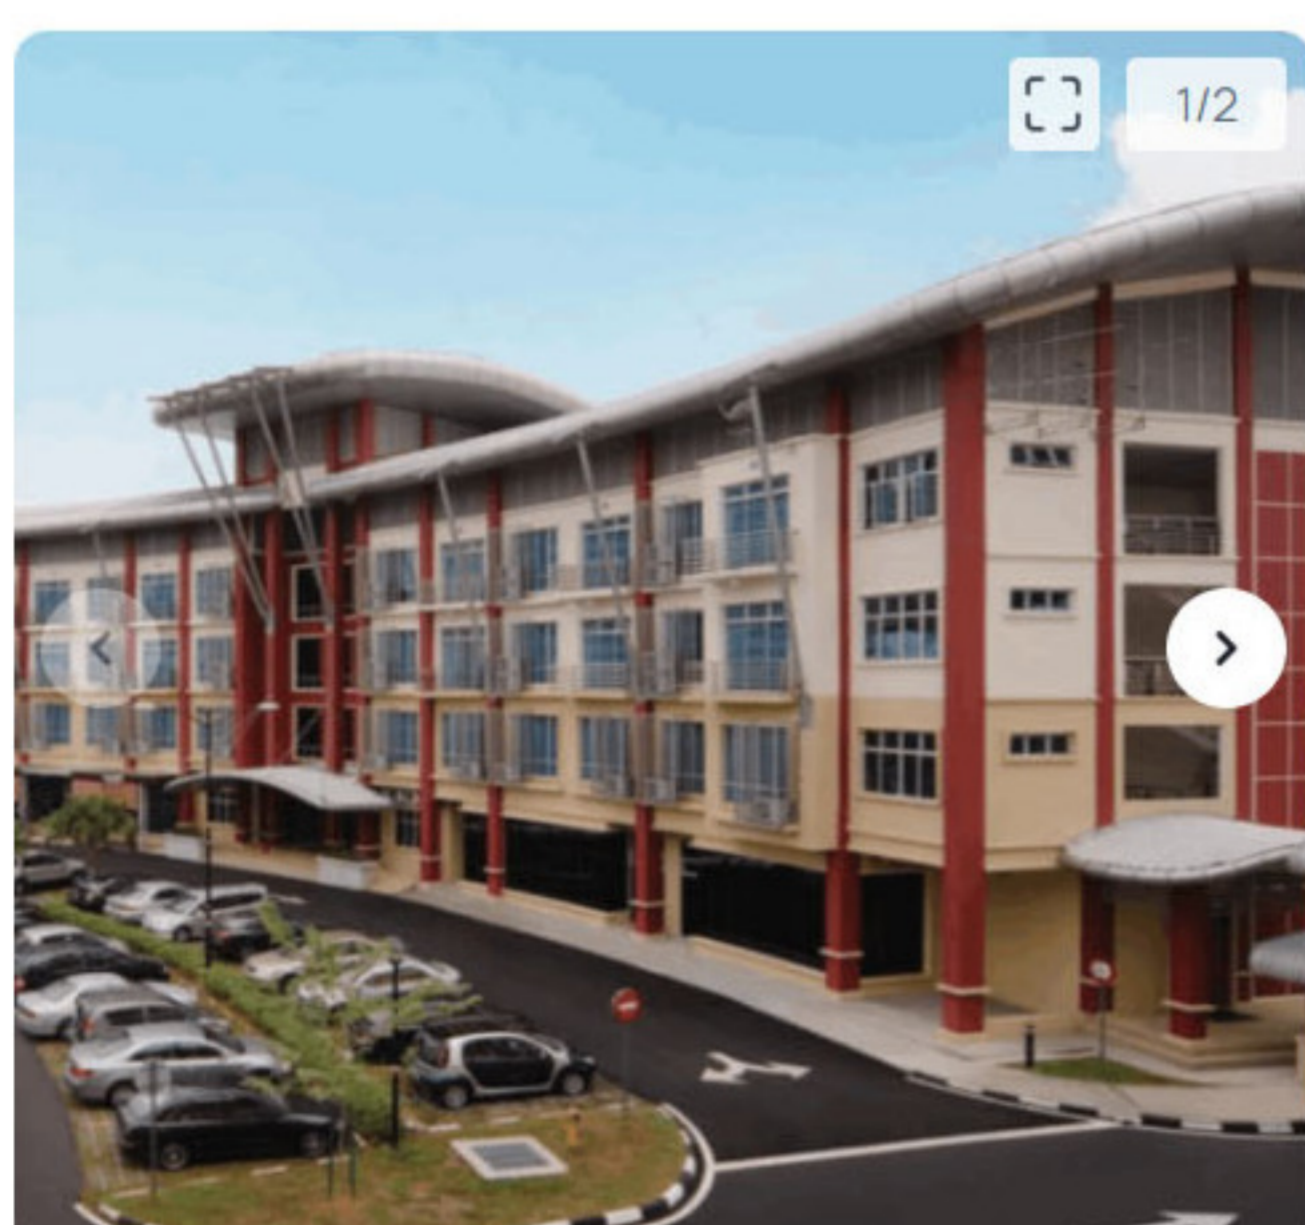

In Campus

University of Technology Malaysia (UTM) Students Accommodation

Jalan Iman, 81310 Skudai, Johor

Property Type	Unit Types
Dorm	Single Room, Single Room Premium, Twin Sharing

Travel Distance / Time			
🚶 0 min	🚗 0 min	🚌 0 min	🚆 0 min

Amenities		
🛡️ 24 Hr Security		

Available Room Types

< 1/2 >

Twin Sharing (2 pax) 📷 Around MYR 360	Single Room 📷 Around MYR 450	Single Room 📷 Around MYR 600	Twin Sharing (2 pax) 📷 Around MYR 750