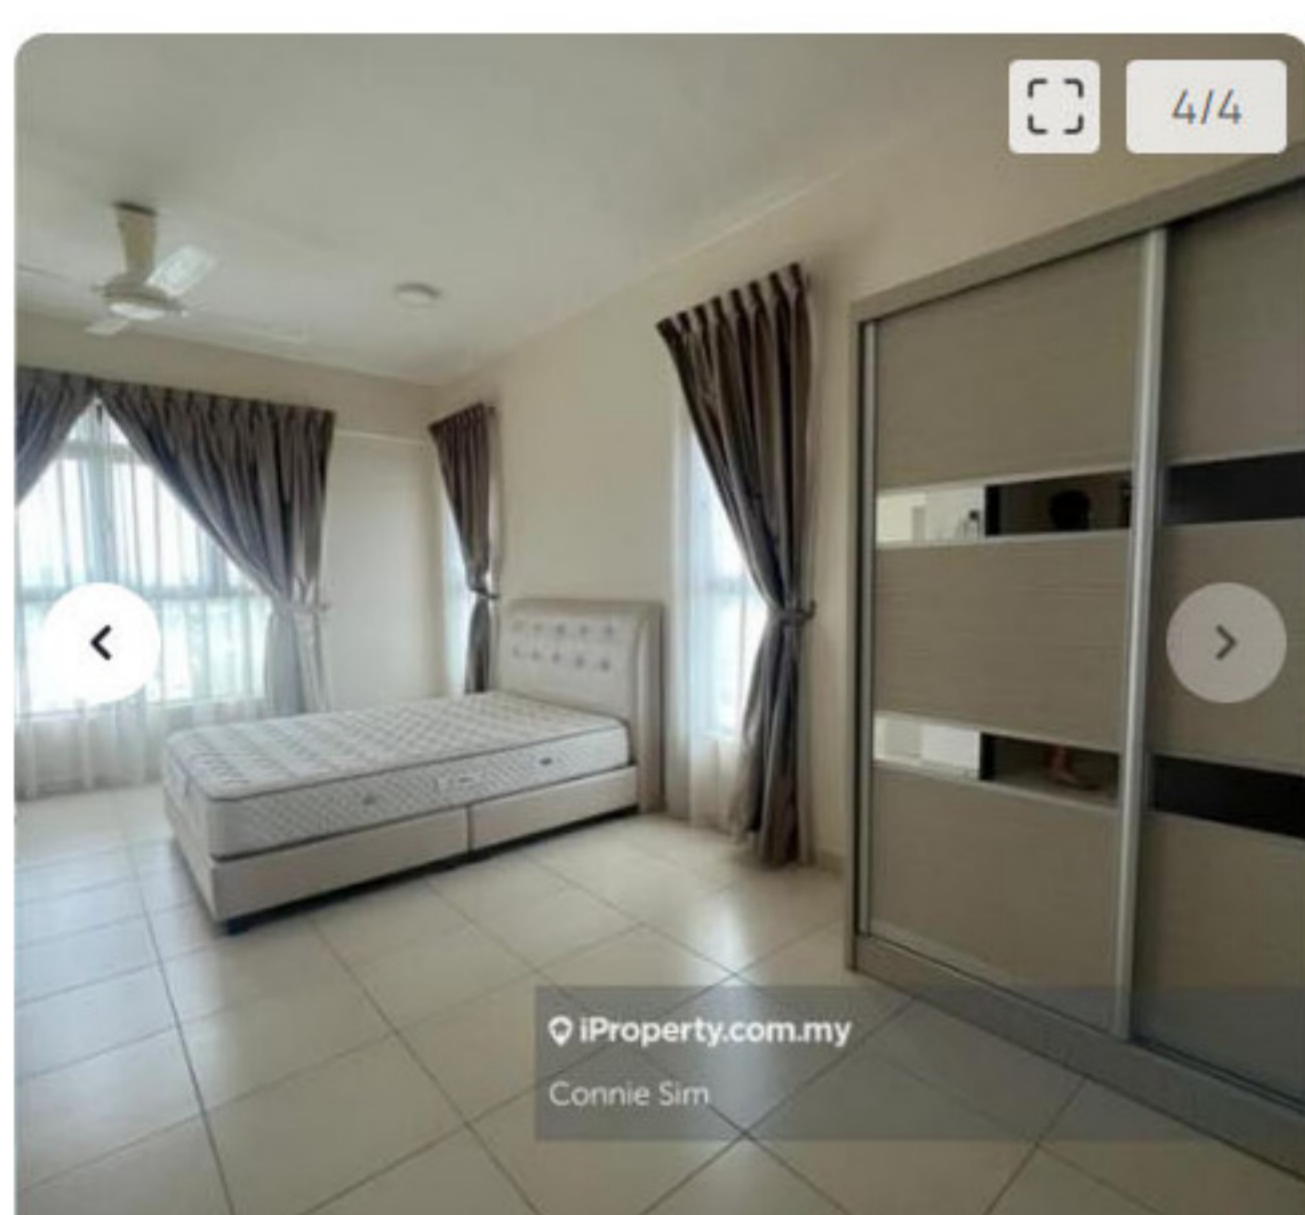

Amenities		
🛡️ 24 Hr Security	🏋️ Gymnasium	🏊 Swimming Pool

Available Room Types

1/1

<b>Small Room</b> 📷 Around MYR 550	<b>Medium Room</b> 📷 Around MYR 660	<b>Master Room</b> 📷 Around MYR 990
---------------------------------------	--	--